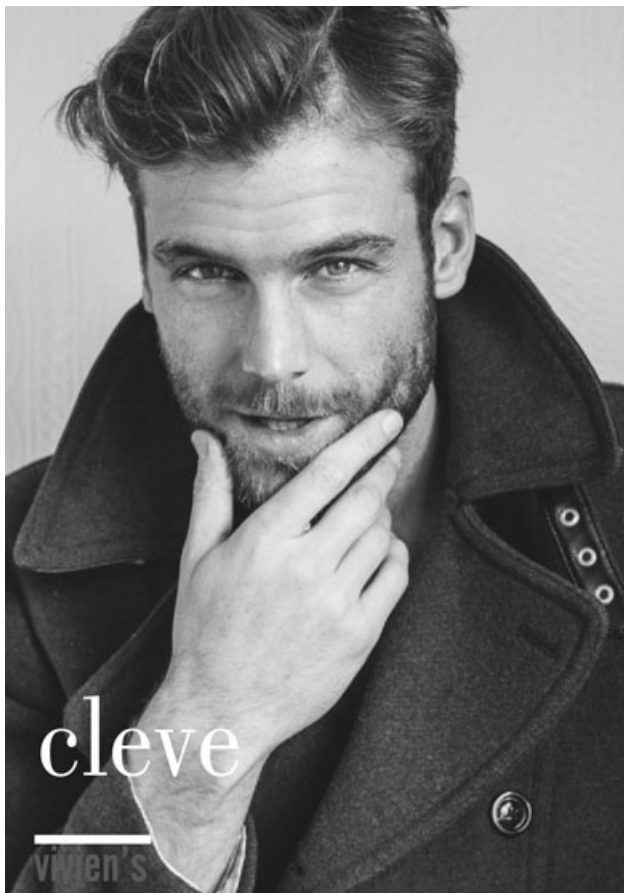

VIVIEN'S

EST. 1967

CLEVE HUGHES

height 63 chest 40 waist 32 suit 40L collar 16 shoe 11 hair dark blonde eyes blue

VIVIEN'S MODEL MANAGEMENT

Melbourne (03) 9827 3155 SYDNEY (02) 9326 2700 BRISBANE (07) 3210 0566 PERTH (08) 9443 2300
FAX (03) 9824 0074 melbourne@vivienmodels.com.au

HEIGHT 191CM CHEST 100 WAIST 84 SUIT 42L COLLAR 41 SHOE 46

HAIR DARK-BLONDE EYES BLUE

+61 7 3210 0566