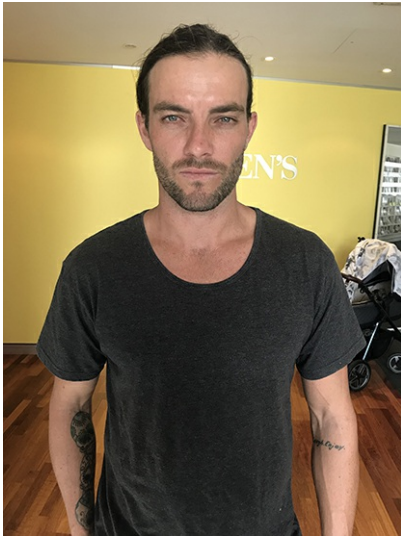

VIVIEN'S

EST. 1967

BRYCE HODGES

HEIGHT 185CM CHEST 96 WAIST 81 SUIT 38R COLLAR 39 SHOE 44.5

HAIR BROWN EYES BLUE-GREEN

+61 7 3210 0566